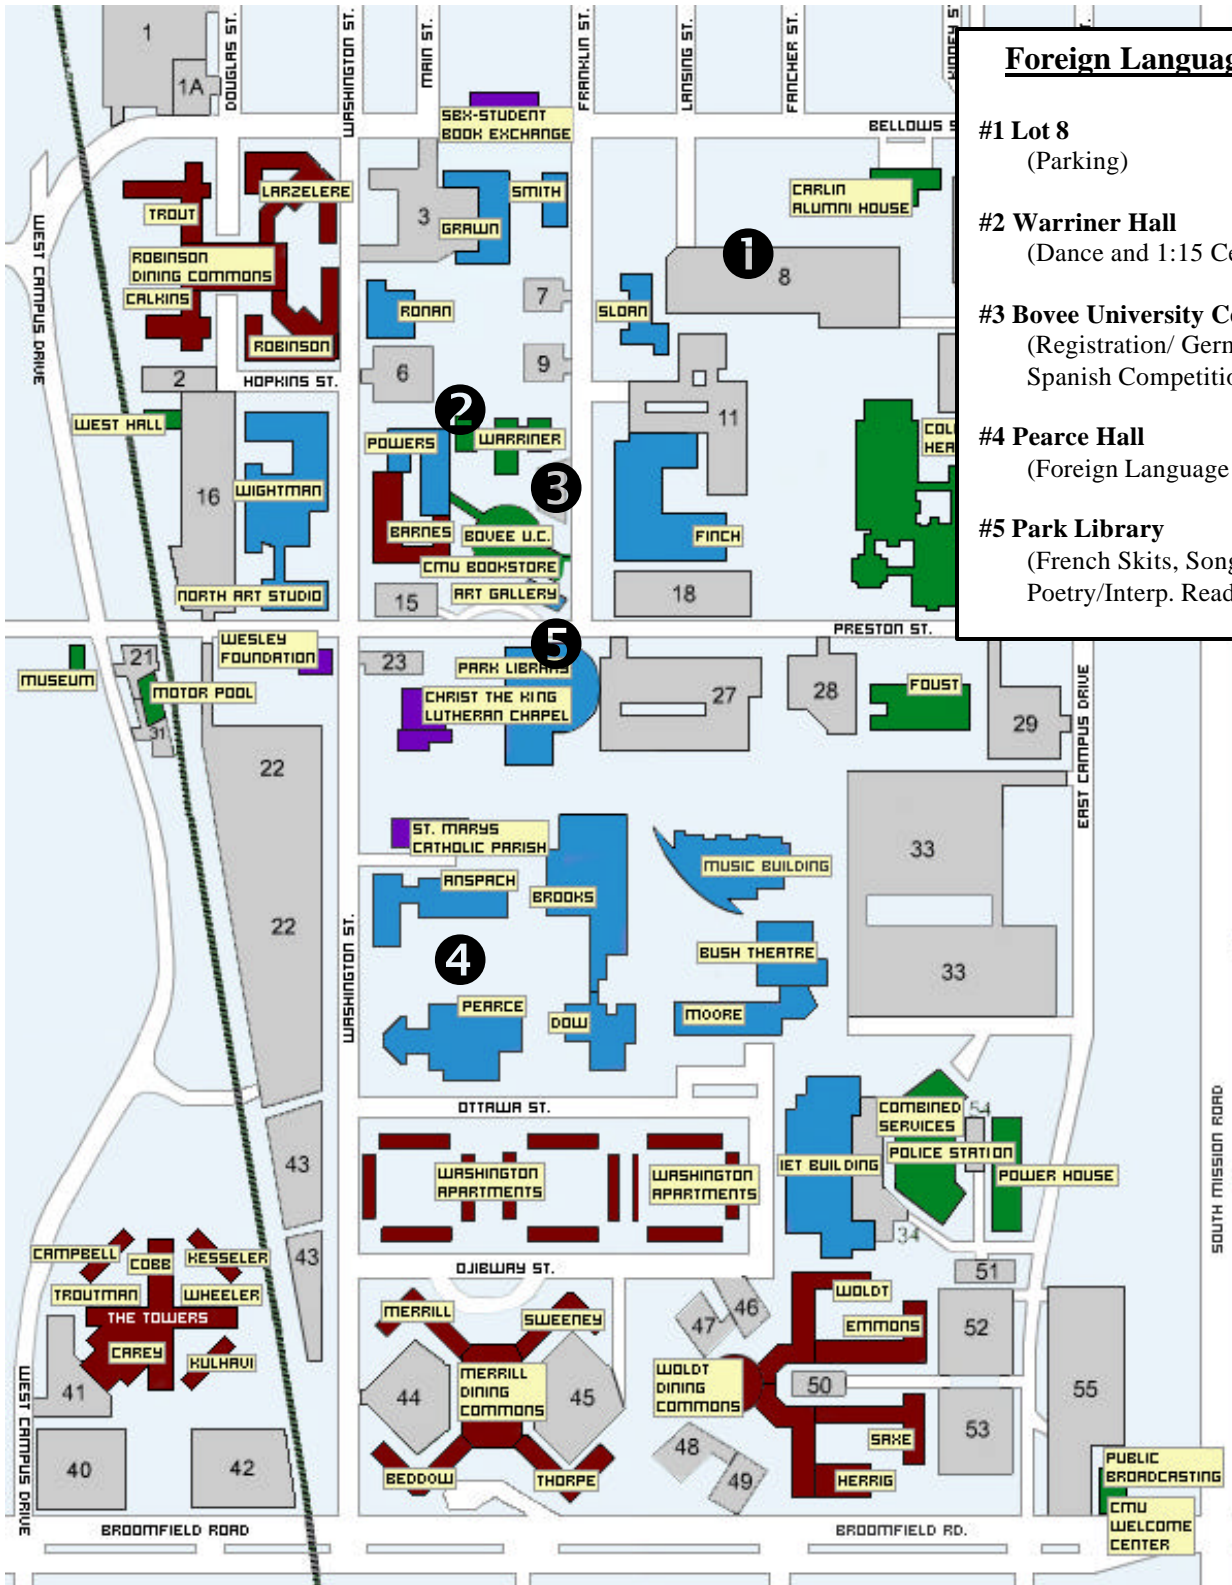

# CAMPUS MAP

## Central Michigan University Mount Pleasant, Michigan

- Foreign Language Day**
- #1 Lot 8**  
(Parking)
  - #2 Warriner Hall**  
(Dance and 1:15 Ceremony)
  - #3 Bovee University Center**  
(Registration/ German and Spanish Competitions)
  - #4 Pearce Hall**  
(Foreign Language Dept.)
  - #5 Park Library**  
(French Skits, Songs, and Poetry/Interp. Reading)