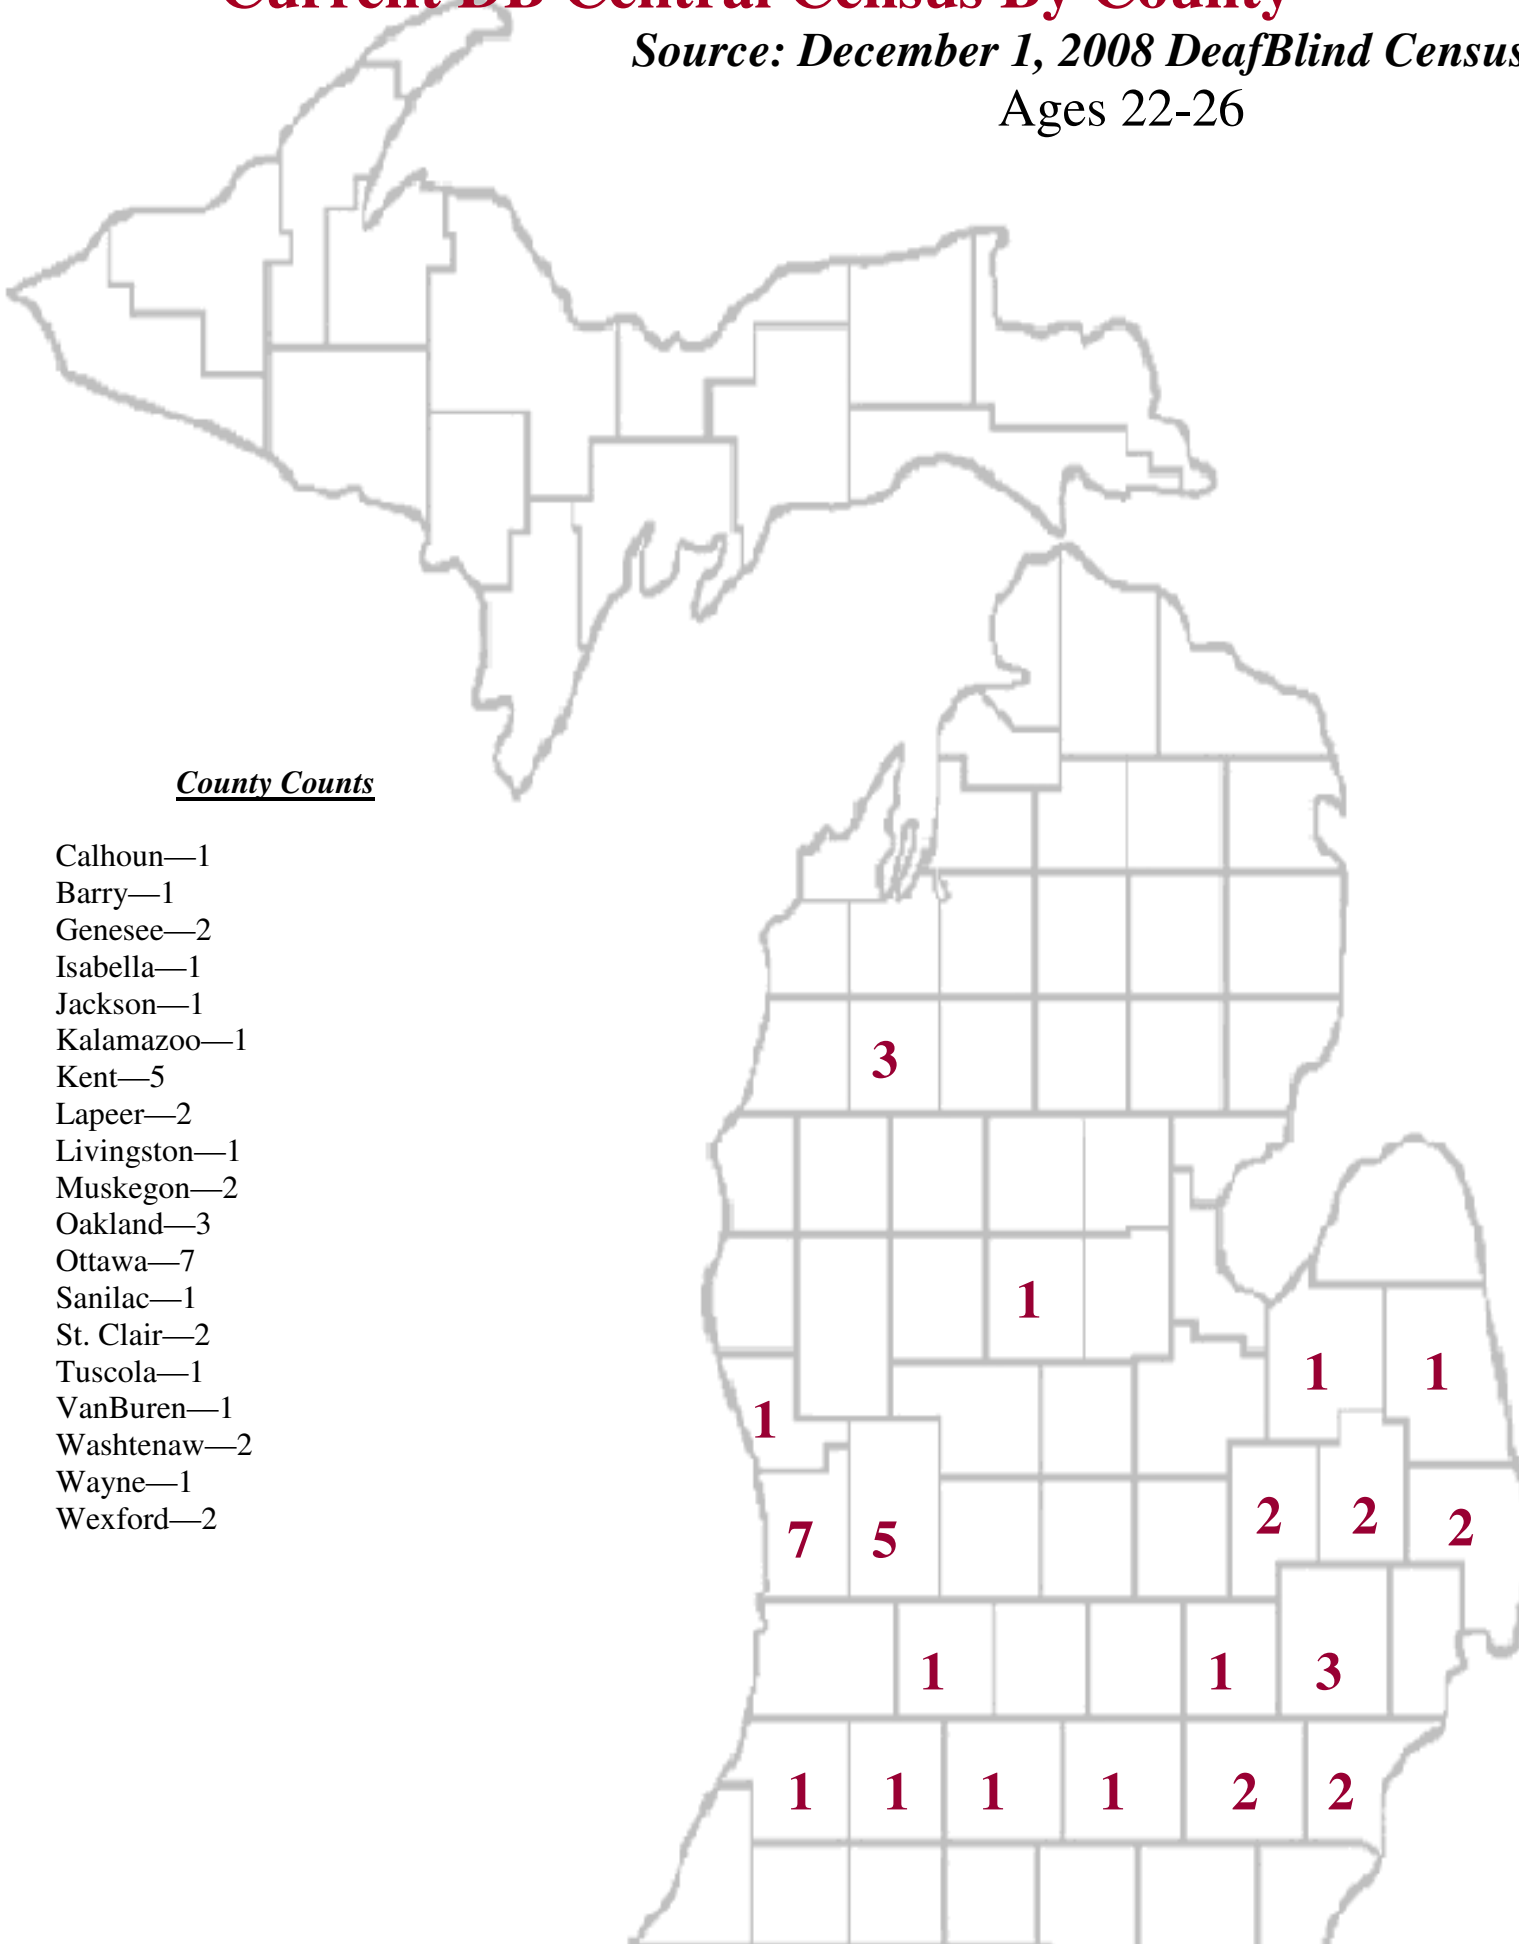

Current DB Central Census By County

Source: December 1, 2008 DeafBlind Census

Ages 22-26

County Counts

- Calhoun—1
- Barry—1
- Genesee—2
- Isabella—1
- Jackson—1
- Kalamazoo—1
- Kent—5
- Lapeer—2
- Livingston—1
- Muskegon—2
- Oakland—3
- Ottawa—7
- Sanilac—1
- St. Clair—2
- Tuscola—1
- VanBuren—1
- Washtenaw—2
- Wayne—1
- Wexford—2